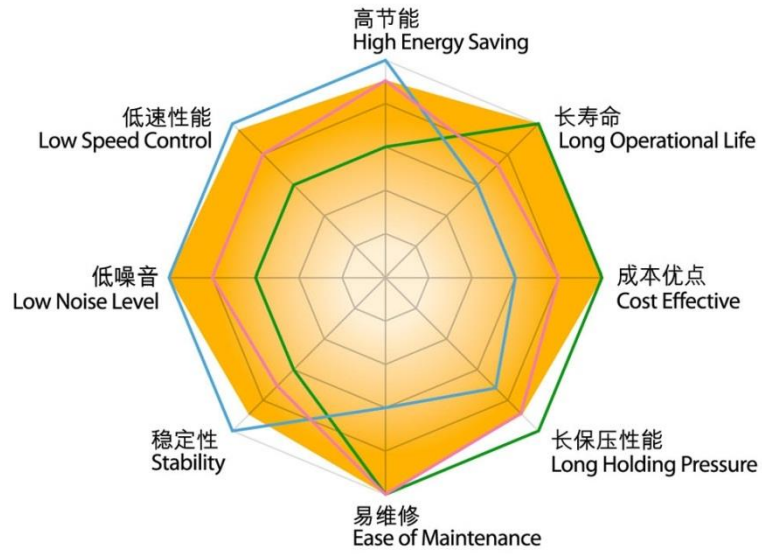

Intelligent Servo System

易霸第二代伺服驱动系统
EM-SVP/2

一般伺服电机系统
General Servo Pump

一般全电机系统
General All Electric

一般变量泵系统
General Variable Pump

项目 Items	易霸第二代伺服驱动系统 EM-SVP/2	一般伺服电机系统 General Servo Pump	一般全电机系统 General All Electric	一般变量泵系统 General Variable Pump
高节能 High Energy Saving	✓	✓	✓	●
高精度 High Precision	✓	●	✓	●
高成型稳定性 (重复再现性) High Repeatability	✓	●	✓	●
高响应速度 Dynamic Response	✓	✗	✓	●
低速控制 Low Speed Control	✓	●	✓	✗
长保压性能 Long Holding Pressure	✓	●	✗	✓
低噪音 Low Noise Level	✓	✓	✓	✗
低冷却水 Low Cooling Water Consumption	✓	✓	✓	✗
长寿命 Long Operational Life	✓	●	✗	✓
易维修 Ease of Maintenance	✓	✓	✗	✓

✓ 优良
Excellent   ● 一般
OK   ✗ 差
Weak